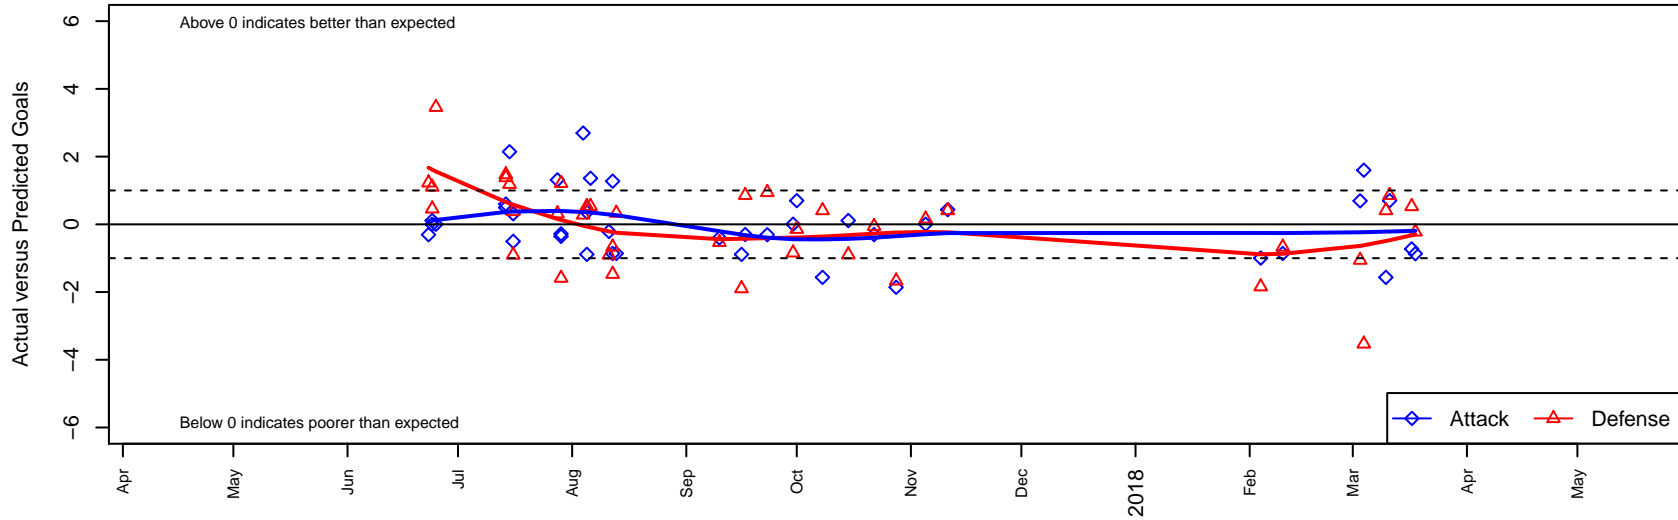

Westside Timbers Copa TS G05

Westside Timbers
 Beaverton, OR
 G05 total strength=948
 attack=1.54 defense=1.82
 fall league = PTT G05 Premier White
 spr league = Spr OYS G05 Premier White

alt names used:
 Westside Timbers 05G Copa TS
 WESTSIDE TIMBERS 05G COPA TS
 WESTSIDE TIMBERS 05G COPA TS (OR)
 WESTSIDE TIMBERS 05G COPA TS (OR)
 WT 05G Copa TS
 WT 05G Copa TS
 Westside Timbers 05G Copa TS

Venues played:
 2017 Clash At the Border Super
 2017 Beaverton Cup U13 Gold
 2017 Oswego Nike Cup Gold U13
 2017 Mt Hood Challenge U13 Silver
 2017 Bend Premier Cup Tobin Heath (Gold) Div
 2017 PTT G05 Premier White
 2017 Spr OYS G05 Premier White

Westside Timbers Copa TS G05
 Dots are actual minus expected GF (blue circles) and GA (red triangles).
 Blue line is smoothed change in attack strength. Red is smoothed change in defense strength.

**attack and defense variance (black dot)
relative to other teams
and top 10 in region**