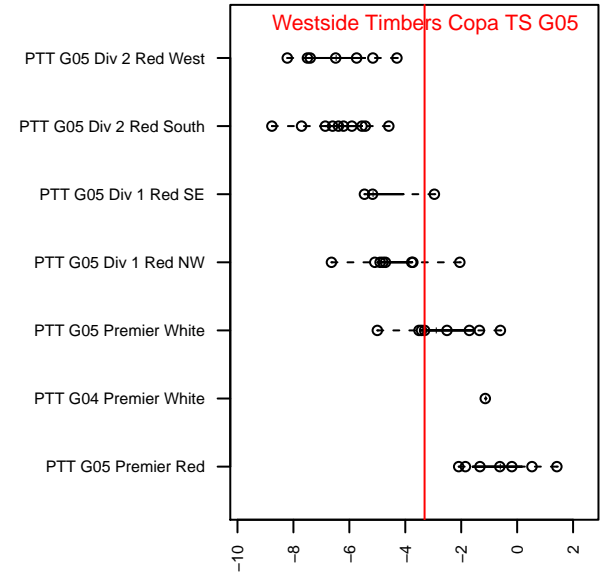

**attack and defense rating
relative to others at age
and all opponents in last 13 months**