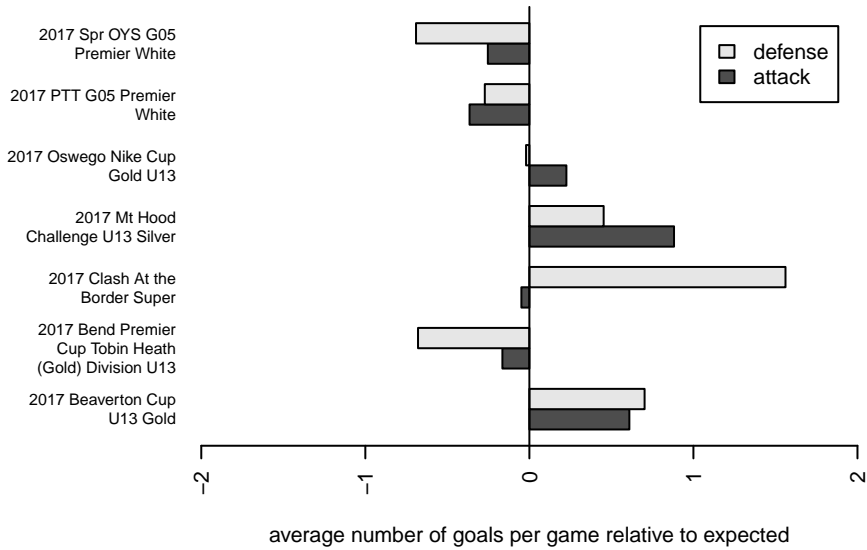

Performance relative to 13 month average